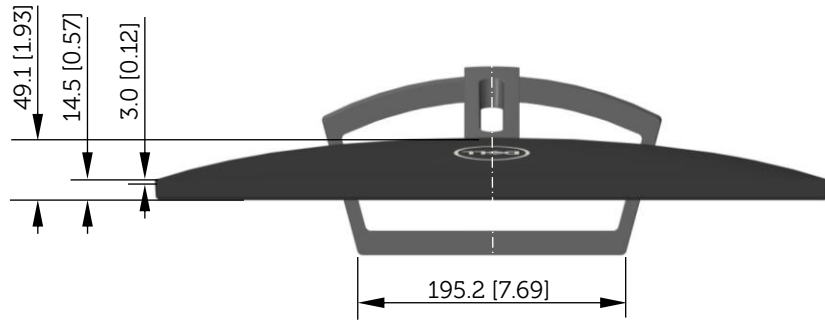

S2318H / S2318HX / S2318HN / S2318NX / S2318M Outline Dimension

Unit: mm (inch)  
 Dimension: Nominal  
 Scale: Not to scale

Back view of Monitor without stand